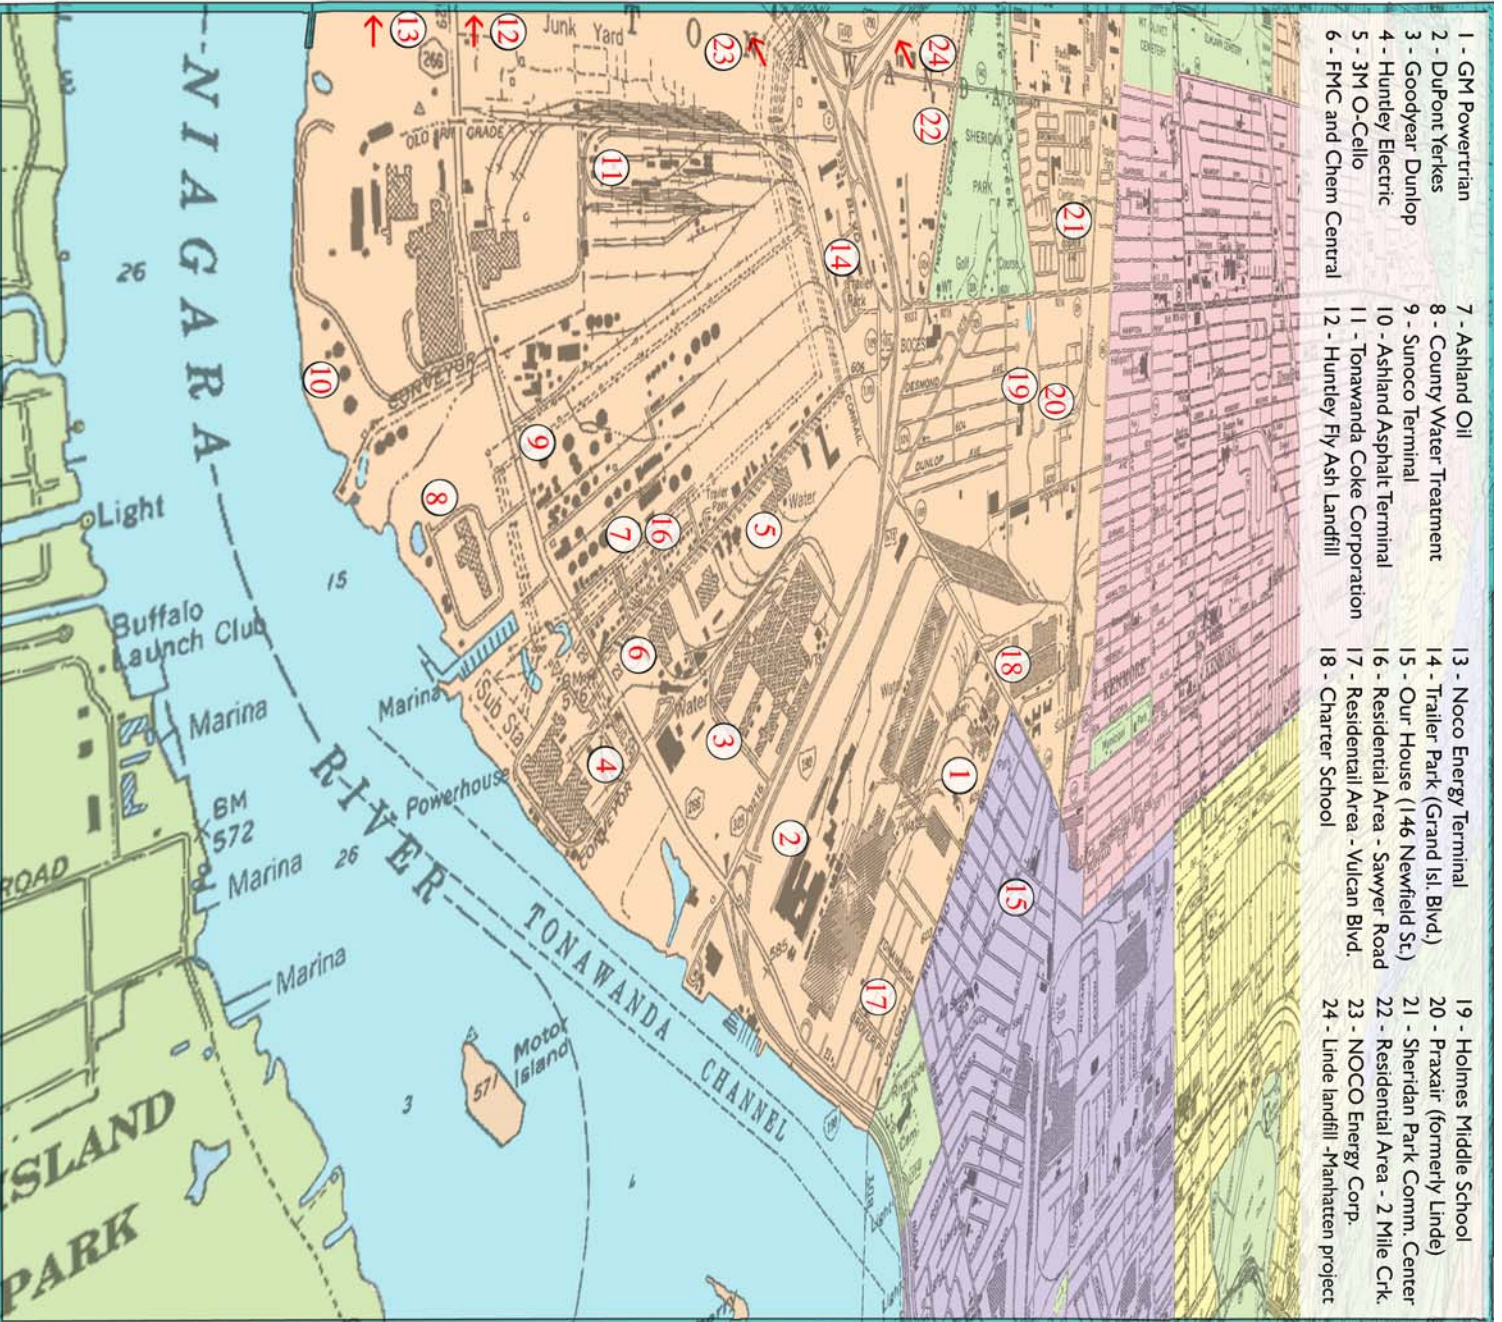

*Happy Motoring!*

*Travel Map of*  
**TONAWANDA**  
New York

- 1 - GM Powertrain
- 2 - DuPont Yerkes
- 3 - Goodyear Dunlop
- 4 - Hunley Electric
- 5 - 3M O-Cello
- 6 - FMC and Chem Central
- 7 - Ashland Oil
- 8 - County Water Treatment
- 9 - Sunoco Terminal
- 10 - Ashland Asphalt Terminal
- 11 - Tonawanda Coke Corporation
- 12 - Hunley Fly Ash Landfill
- 13 - Noco Energy Terminal
- 14 - Trailer Park (Grand Isl. Blvd.)
- 15 - Our House (146 Newfield St.)
- 16 - Residential Area - Sawyer Road
- 17 - Residential Area - Vulcan Blvd.
- 18 - Charter School
- 19 - Holmes Middle School
- 20 - Praxair (formerly Linde)
- 21 - Sheridan Park Comm. Center
- 22 - Residential Area - 2 Mile Crk.
- 23 - NOCO Energy Corp.
- 24 - Linde landfill - Manhattan project